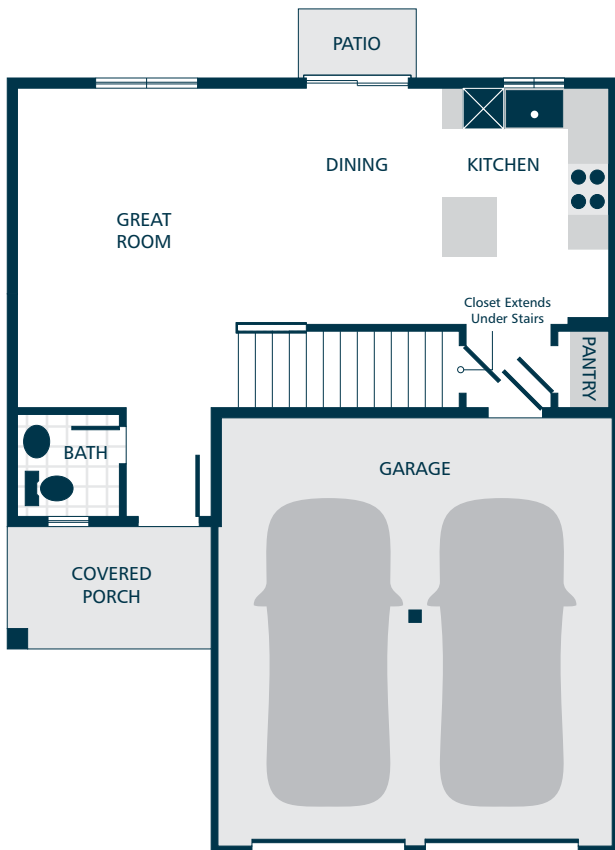

RILEY

THE BENNETT // DESIGN C

3  | 2.25  | 2  | 1,419 

MAIN FLOOR

UPPER FLOOR

KITCHEN

- QUARTZ SLAB COUNTERTOPS WITH MATCHING 4" QUARTZ BACKSPLASH
- TIMELESS QUALITY CABINETS WITH CROWN MOULDING
- STAINLESS STEEL DISHWASHER, BUILT IN MICROWAVE, & ELECTRIC RANGE
- GORGEOUS LAMINATE HARDWOOD FLOORING

LIVING SPACES

- GORGEOUS LAMINATE HARDWOOD FLOORING IN KITCHEN, DINING, & GREAT ROOM
- WHITE PAINTED MILLWORK & DOORS
- LUXURY VINYL TILE FLOORING IN LAUNDRY
- STAIN RESISTANT CARPET THROUGHOUT

EXTERIOR