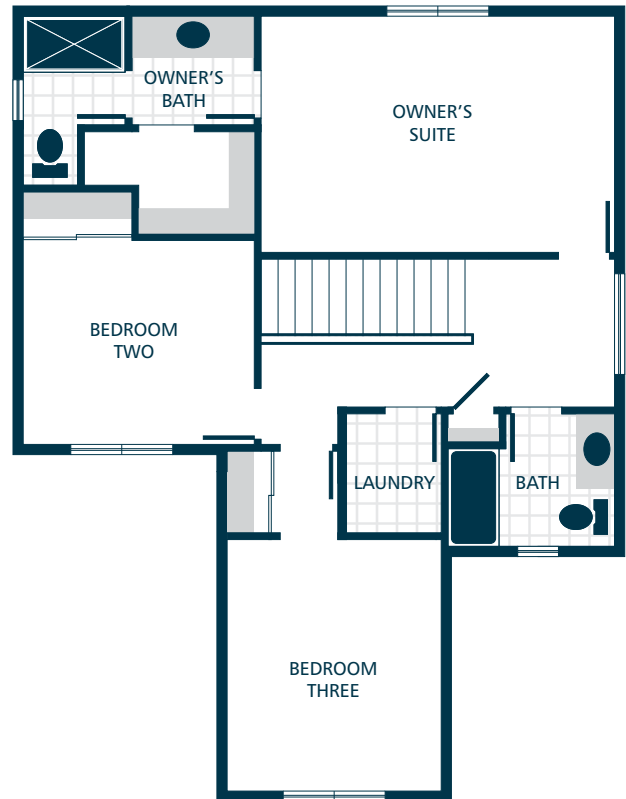

RILEY

THE BENNETT // DESIGN C

3  | 2.25  | 2  | 1,419 

MAIN FLOOR

UPPER FLOOR

KITCHEN

- QUARTZ SLAB COUNTERTOPS WITH MATCHING 4" QUARTZ BACKSPLASH
- TIMELESS QUALITY CABINETS WITH CROWN MOULDING
- STAINLESS STEEL DISHWASHER, BUILT IN MICROWAVE, & ELECTRIC RANGE
- GORGEOUS LAMINATE HARDWOOD FLOORING

LIVING SPACES

- GORGEOUS LAMINATE HARDWOOD FLOORING IN KITCHEN, DINING, & GREAT ROOM
- WHITE PAINTED MILLWORK & DOORS
- LUXURY VINYL TILE FLOORING IN LAUNDRY
- STAIN RESISTANT CARPET THROUGHOUT

EXTERIOR