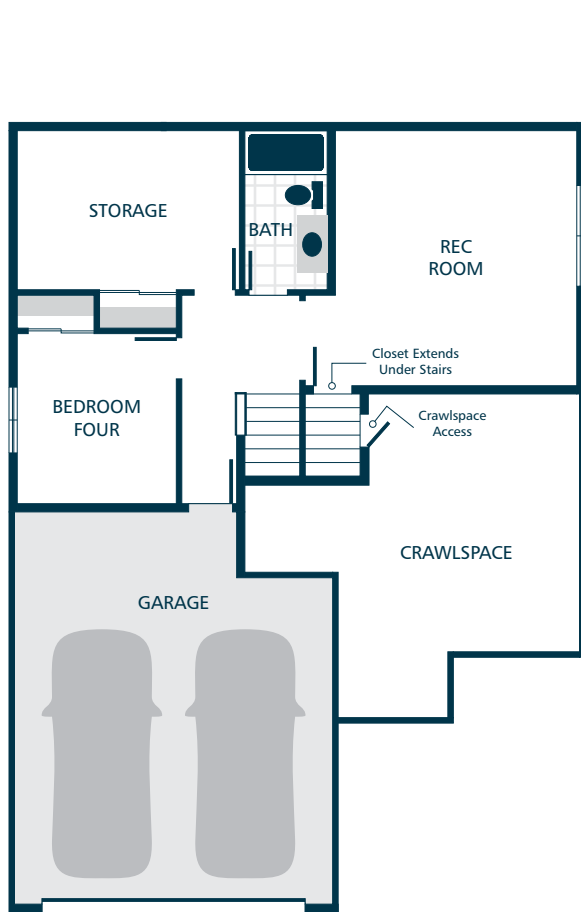

MASTERPIECE COLLECTION
 Premium Inclusions installed on this model.
 See listing agent for details.

LOWER FLOOR

MAIN FLOOR

KITCHENS

- QUARTZ SLAB COUNTERTOPS WITH MATCHING 4" QUARTZ BACKSPLASH
- TIMELESS QUALITY CABINETS WITH CROWN MOULDING
- STAINLESS STEEL DISHWASHER, BUILT IN MICROWAVE, & ELECTRIC RANGE
- GORGEOUS LAMINATE HARDWOOD FLOORING

LIVING SPACES

- GORGEOUS LAMINATE HARDWOOD FLOORING AT KITCHEN, DINING, & GREAT ROOM
- WHITE PAINTED MILLWORK & 5 PANEL DOORS
- DURABLE VINYL FLOORING IN LAUNDRY (FINISHED LAUNDRY ONLY)
- STAIN RESISTANT CARPET THROUGHOUT

BATHS

- LAMINATE COUNTERTOPS WITH TILE BACKSPLASH ON BATHROOM VANITIES
- DURABLE VINYL FLOORING (EXCLUDES MAIN FLOOR BATH)
- RELAXING LOUNGE TUB IN OWNER'S SUITE (SELECT HOMES)

EVERYDAY DETAILS

- DUCTLESS MINI SPLIT WITH SUPPLEMENTAL ELECTRIC WALL HEAT (HOMES UNDER 1,500 FINISHED SQFT)
- EFFICIENT HEAT PUMP FOR COOLING/HEATING (HOMES OVER 1,500 FINISHED SQFT)
- HIGH EFFICIENCY, HEAT PUMP WATER HEATER