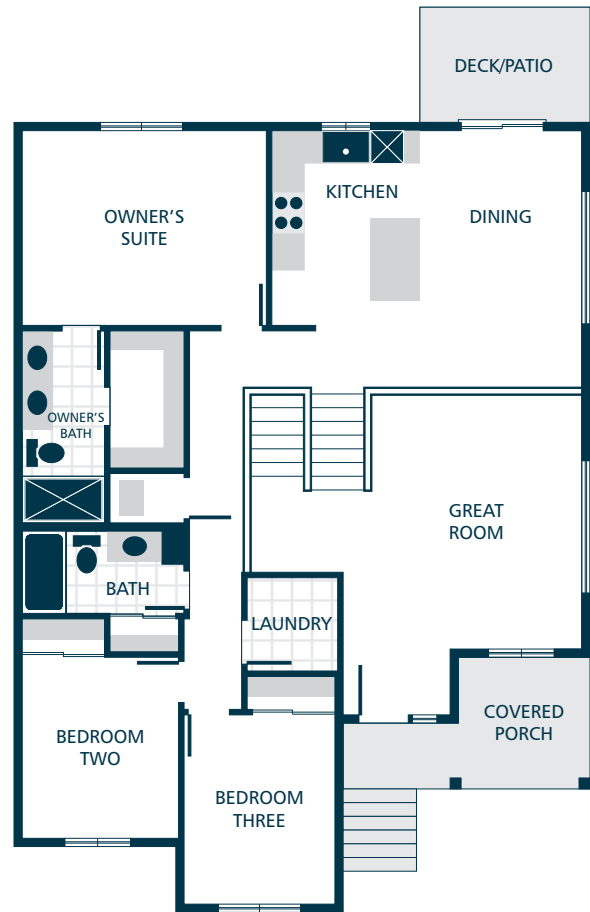

MASTERPIECE COLLECTION
 Premium Inclusions installed on this model.
 See listing agent for details.

LOWER FLOOR

MAIN FLOOR

KITCHENS

- QUARTZ SLAB COUNTERTOPS WITH MATCHING 4" QUARTZ BACKSPLASH
- TIMELESS QUALITY CABINETS WITH CROWN MOULDING
- STAINLESS STEEL DISHWASHER, BUILT IN MICROWAVE, & ELECTRIC RANGE
- GORGEOUS LAMINATE HARDWOOD FLOORING

LIVING SPACES

- GORGEOUS LAMINATE HARDWOOD FLOORING AT KITCHEN, DINING, & GREAT ROOM
- WHITE PAINTED MILLWORK & 5 PANEL DOORS
- DURABLE VINYL FLOORING IN LAUNDRY (FINISHED LAUNDRY ONLY)
- STAIN RESISTANT CARPET THROUGHOUT

BATHS

- LAMINATE COUNTERTOPS WITH TILE BACKSPLASH ON BATHROOM VANITIES
- DURABLE VINYL FLOORING (EXCLUDES MAIN FLOOR BATH)
- RELAXING LOUNGE TUB IN OWNER'S SUITE (SELECT HOMES)

EVERYDAY DETAILS

- DUCTLESS MINI SPLIT WITH SUPPLEMENTAL ELECTRIC WALL HEAT (HOMES UNDER 1,500 FINISHED SQFT)
- EFFICIENT HEAT PUMP FOR COOLING/HEATING (HOMES OVER 1,500 FINISHED SQFT)
- HIGH EFFICIENCY, HEAT PUMP WATER HEATER