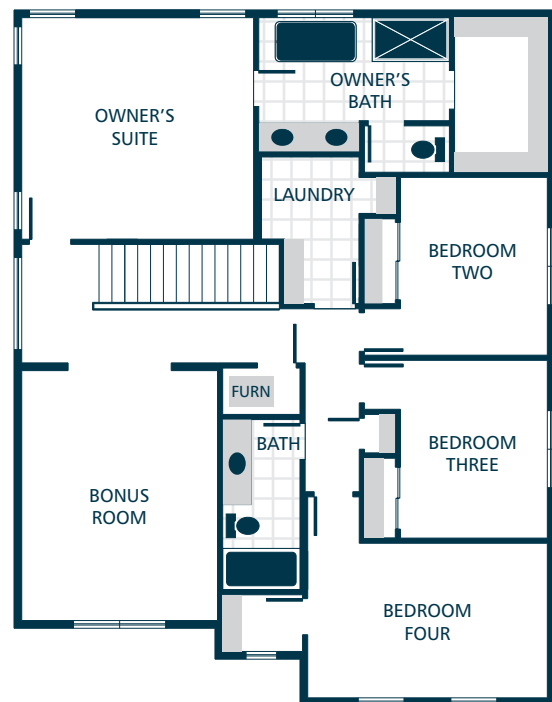

MASTERPIECE COLLECTION
 Premium Inclusions installed on this model.
 See listing agent for details.

LOWER FLOOR

MAIN FLOOR

UPPER FLOOR

KITCHENS

- QUARTZ SLAB COUNTERTOPS WITH MATCHING 4" QUARTZ BACKSPLASH
- TIMELESS QUALITY CABINETS WITH CROWN MOULDING
- STAINLESS STEEL DISHWASHER, BUILT IN MICROWAVE, & ELECTRIC RANGE
- GORGEOUS LAMINATE HARDWOOD FLOORING

LIVING SPACES

- GORGEOUS LAMINATE HARDWOOD FLOORING AT KITCHEN, DINING, & GREAT ROOM
- WHITE PAINTED MILLWORK & 5 PANEL DOORS
- DURABLE VINYL FLOORING IN LAUNDRY (FINISHED LAUNDRY ONLY)
- STAIN RESISTANT CARPET THROUGHOUT

BATHS

- LAMINATE COUNTERTOPS WITH TILE BACKSPLASH ON BATHROOM VANITIES
- DURABLE VINYL FLOORING (EXCLUDES MAIN FLOOR BATH)
- RELAXING LOUNGE TUB IN OWNER'S SUITE (SELECT HOMES)

EVERYDAY DETAILS

- DUCTLESS MINI SPLIT WITH SUPPLEMENTAL ELECTRIC WALL HEAT (HOMES UNDER 1,500 FINISHED SQFT)
- EFFICIENT HEAT PUMP FOR COOLING/HEATING (HOMES OVER 1,500 FINISHED SQFT)
- HIGH EFFICIENCY, HEAT PUMP WATER HEATER