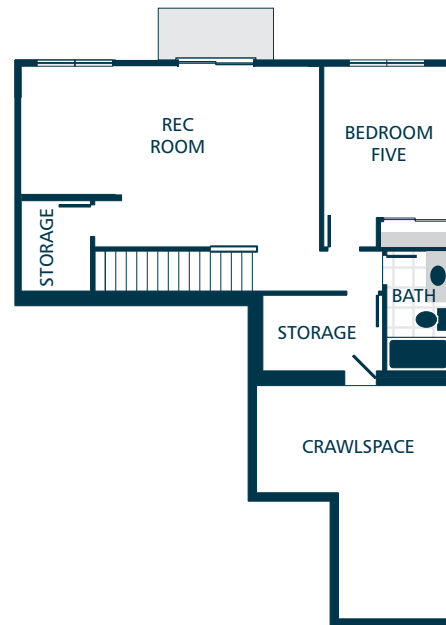

MASTERPIECE COLLECTION
 Premium Inclusions installed on this model.
 See listing agent for details.

LOWER FLOOR

MAIN FLOOR

UPPER FLOOR

KITCHENS

- QUARTZ SLAB COUNTERTOPS WITH MATCHING 4" QUARTZ BACKSPLASH
- TIMELESS QUALITY CABINETS WITH CROWN MOULDING
- STAINLESS STEEL DISHWASHER, BUILT IN MICROWAVE, & ELECTRIC RANGE
- GORGEOUS LAMINATE HARDWOOD FLOORING

LIVING SPACES

- GORGEOUS LAMINATE HARDWOOD FLOORING AT KITCHEN, DINING, & GREAT ROOM
- WHITE PAINTED MILLWORK & 5 PANEL DOORS
- DURABLE VINYL FLOORING IN LAUNDRY (FINISHED LAUNDRY ONLY)
- STAIN RESISTANT CARPET THROUGHOUT

BATHS

- LAMINATE COUNTERTOPS WITH TILE BACKSPLASH ON BATHROOM VANITIES
- DURABLE VINYL FLOORING (EXCLUDES MAIN FLOOR BATH)
- RELAXING LOUNGE TUB IN OWNER'S SUITE (SELECT HOMES)

EVERYDAY DETAILS

- DUCTLESS MINI SPLIT WITH SUPPLEMENTAL ELECTRIC WALL HEAT (HOMES UNDER 1,500 FINISHED SQFT)
- EFFICIENT HEAT PUMP FOR COOLING/HEATING (HOMES OVER 1,500 FINISHED SQFT)
- HIGH EFFICIENCY, HEAT PUMP WATER HEATER