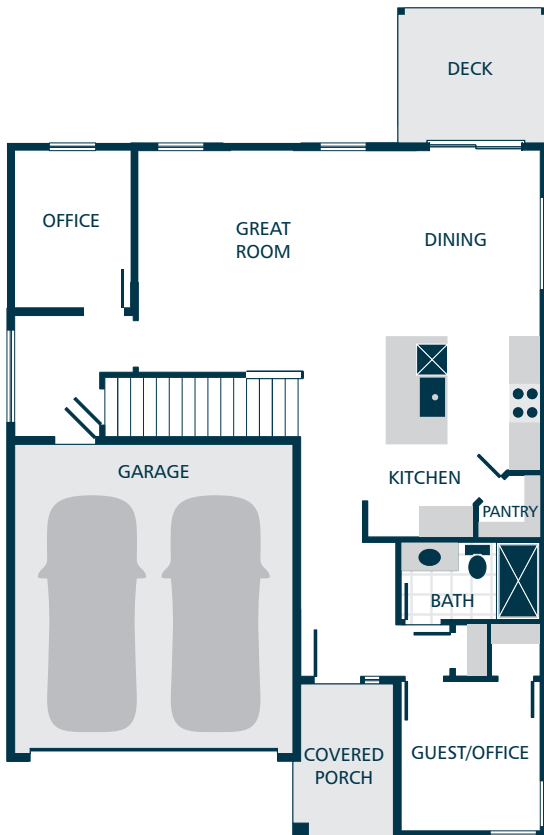

MASTERPIECE COLLECTION
 Premium Inclusions installed on this model.
 See listing agent for details.

LOWER FLOOR

MAIN FLOOR

UPPER FLOOR

KITCHENS

- QUARTZ SLAB COUNTERTOPS WITH MATCHING 4" QUARTZ BACKSPLASH
- TIMELESS QUALITY CABINETS WITH CROWN MOULDING
- STAINLESS STEEL DISHWASHER, BUILT IN MICROWAVE, & ELECTRIC RANGE
- GORGEOUS LAMINATE HARDWOOD FLOORING

LIVING SPACES

- GORGEOUS LAMINATE HARDWOOD FLOORING AT KITCHEN, DINING, & GREAT ROOM
- WHITE PAINTED MILLWORK & 5 PANEL DOORS
- DURABLE VINYL FLOORING IN LAUNDRY (FINISHED LAUNDRY ONLY)
- STAIN RESISTANT CARPET THROUGHOUT

BATHS

- LAMINATE COUNTERTOPS WITH TILE BACKSPLASH ON BATHROOM VANITIES
- DURABLE VINYL FLOORING (EXCLUDES MAIN FLOOR BATH)
- RELAXING LOUNGE TUB IN OWNER'S SUITE (SELECT HOMES)

EVERYDAY DETAILS

- DUCTLESS MINI SPLIT WITH SUPPLEMENTAL ELECTRIC WALL HEAT (HOMES UNDER 1,500 FINISHED SQFT)
- EFFICIENT HEAT PUMP FOR COOLING/HEATING (HOMES OVER 1,500 FINISHED SQFT)
- HIGH EFFICIENCY, HEAT PUMP WATER HEATER