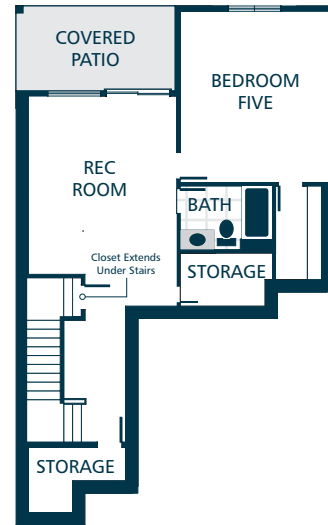

**MASTERPIECE COLLECTION**  
 Premium Inclusions installed on this model.  
 See listing agent for details.

**LOWER FLOOR**

**MAIN FLOOR**

**UPPER FLOOR**

### KITCHENS

- QUARTZ SLAB COUNTERTOPS WITH MATCHING 4" QUARTZ BACKSPLASH
- TIMELESS QUALITY CABINETS WITH CROWN MOULDING
- STAINLESS STEEL DISHWASHER, BUILT IN MICROWAVE, & ELECTRIC RANGE
- GORGEOUS LAMINATE HARDWOOD FLOORING

### LIVING SPACES

- GORGEOUS LAMINATE HARDWOOD FLOORING AT KITCHEN, DINING, & GREAT ROOM
- WHITE PAINTED MILLWORK & 5 PANEL DOORS
- DURABLE VINYL FLOORING IN LAUNDRY (FINISHED LAUNDRY ONLY)
- STAIN RESISTANT CARPET THROUGHOUT

### BATHS

- LAMINATE COUNTERTOPS WITH TILE BACKSPLASH ON BATHROOM VANITIES
- DURABLE VINYL FLOORING (EXCLUDES MAIN FLOOR BATH)
- RELAXING LOUNGE TUB IN OWNER'S SUITE (SELECT HOMES)