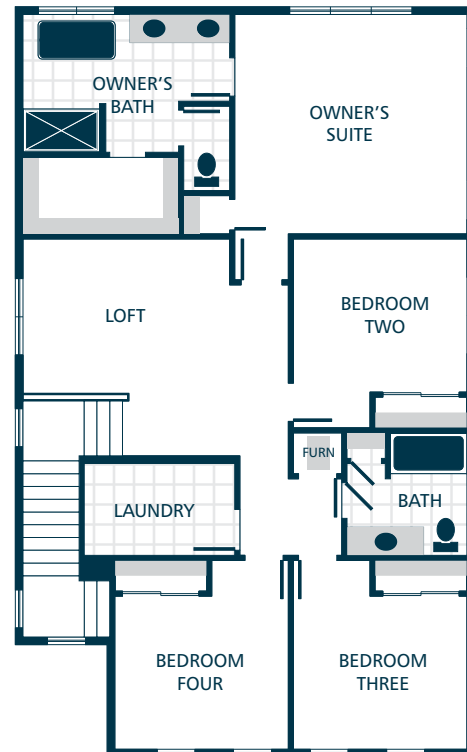

**MASTERPIECE COLLECTION**  
 Premium Inclusions installed on this model.  
 See listing agent for details.

**LOWER FLOOR**

**MAIN FLOOR**

**UPPER FLOOR**

### KITCHENS

- QUARTZ SLAB COUNTERTOPS WITH MATCHING 4" QUARTZ BACKSPLASH
- TIMELESS QUALITY CABINETS WITH CROWN MOULDING
- STAINLESS STEEL DISHWASHER, BUILT IN MICROWAVE, & ELECTRIC RANGE
- GORGEOUS LAMINATE HARDWOOD FLOORING

### LIVING SPACES

- GORGEOUS LAMINATE HARDWOOD FLOORING AT KITCHEN, DINING, & GREAT ROOM
- WHITE PAINTED MILLWORK & 5 PANEL DOORS
- DURABLE VINYL FLOORING IN LAUNDRY (FINISHED LAUNDRY ONLY)
- STAIN RESISTANT CARPET THROUGHOUT

### BATHS

- LAMINATE COUNTERTOPS WITH TILE BACKSPLASH ON BATHROOM VANITIES
- DURABLE VINYL FLOORING (EXCLUDES MAIN FLOOR BATH)
- RELAXING LOUNGE TUB IN OWNER'S SUITE (SELECT HOMES)