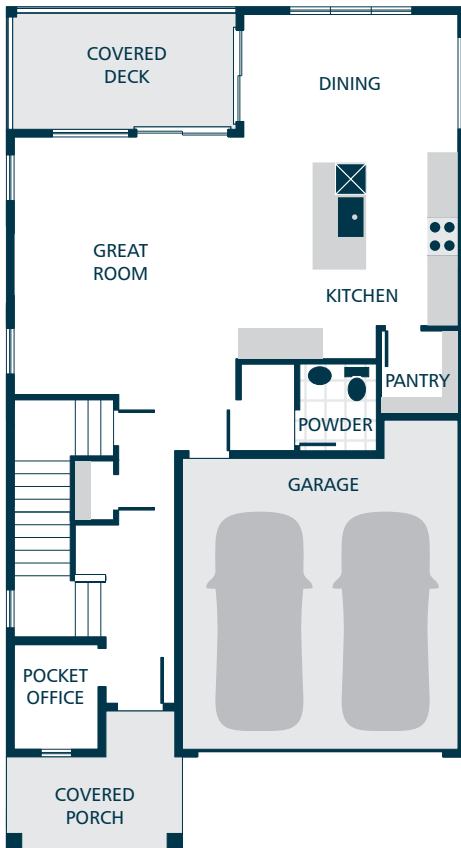

**MASTERPIECE COLLECTION**  
 Premium Inclusions installed on this model.  
 See listing agent for details.

**LOWER FLOOR**

**MAIN FLOOR**

**UPPER FLOOR**

### KITCHENS

- QUARTZ SLAB COUNTERTOPS WITH MATCHING 4" QUARTZ BACKSPLASH
- TIMELESS QUALITY CABINETS WITH CROWN MOULDING
- STAINLESS STEEL DISHWASHER, BUILT IN MICROWAVE, & ELECTRIC RANGE
- GORGEOUS LAMINATE HARDWOOD FLOORING

### LIVING SPACES

- GORGEOUS LAMINATE HARDWOOD FLOORING AT KITCHEN, DINING, & GREAT ROOM
- WHITE PAINTED MILLWORK & 5 PANEL DOORS
- DURABLE VINYL FLOORING IN LAUNDRY (FINISHED LAUNDRY ONLY)
- STAIN RESISTANT CARPET THROUGHOUT

### BATHS

- LAMINATE COUNTERTOPS WITH TILE BACKSPLASH ON BATHROOM VANITIES
- DURABLE VINYL FLOORING (EXCLUDES MAIN FLOOR BATH)
- RELAXING LOUNGE TUB IN OWNER'S SUITE (SELECT HOMES)