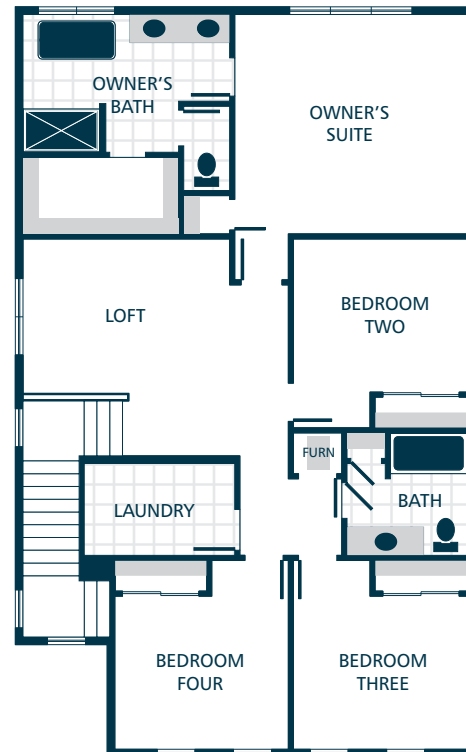

MASTERPIECE COLLECTION
Premium Inclusions installed on this model.
See listing agent for details.

LOWER FLOOR

MAIN FLOOR

UPPER FLOOR

KITCHENS

- QUARTZ SLAB COUNTERTOPS WITH MATCHING 4" QUARTZ BACKSPLASH
- TIMELESS QUALITY CABINETS WITH CROWN MOULDING
- STAINLESS STEEL DISHWASHER, BUILT IN MICROWAVE, & ELECTRIC RANGE
- GORGEOUS LAMINATE HARDWOOD FLOORING

LIVING SPACES

- GORGEOUS LAMINATE HARDWOOD FLOORING AT KITCHEN, DINING, & GREAT ROOM
- WHITE PAINTED MILLWORK & 5 PANEL DOORS
- DURABLE VINYL FLOORING IN LAUNDRY (FINISHED LAUNDRY ONLY)
- STAIN RESISTANT CARPET THROUGHOUT

BATHS

- LAMINATE COUNTERTOPS WITH TILE BACKSPLASH ON BATHROOM VANITIES
- DURABLE VINYL FLOORING (EXCLUDES MAIN FLOOR BATH)
- RELAXING LOUNGE TUB IN OWNER'S SUITE (SELECT HOMES)

EVERYDAY DETAILS

- DUCTLESS MINI SPLIT WITH SUPPLEMENTAL ELECTRIC WALL HEAT (HOMES UNDER 1,500 FINISHED SQFT)
- EFFICIENT HEAT PUMP FOR COOLING/HEATING (HOMES OVER 1,500 FINISHED SQFT)
- HIGH EFFICIENCY, HEAT PUMP WATER HEATER