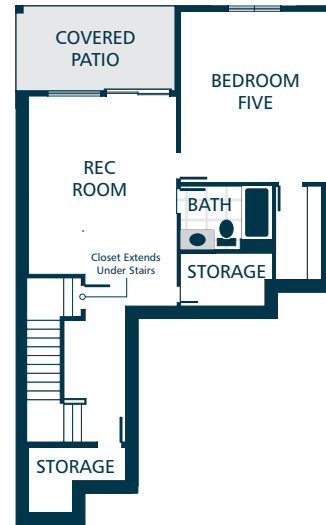

MASTERPIECE COLLECTION
Premium Inclusions installed on this model.
See listing agent for details.

LOWER FLOOR

MAIN FLOOR

UPPER FLOOR

KITCHENS

- QUARTZ SLAB COUNTERTOPS WITH MATCHING 4" QUARTZ BACKSPLASH
- TIMELESS QUALITY CABINETS WITH CROWN MOULDING
- STAINLESS STEEL DISHWASHER, BUILT IN MICROWAVE, & ELECTRIC RANGE
- GORGEOUS LAMINATE HARDWOOD FLOORING

LIVING SPACES

- GORGEOUS LAMINATE HARDWOOD FLOORING AT KITCHEN, DINING, & GREAT ROOM
- WHITE PAINTED MILLWORK & 5 PANEL DOORS
- DURABLE VINYL FLOORING IN LAUNDRY (FINISHED LAUNDRY ONLY)
- STAIN RESISTANT CARPET THROUGHOUT

BATHS

- LAMINATE COUNTERTOPS WITH TILE BACKSPLASH ON BATHROOM VANITIES
- DURABLE VINYL FLOORING (EXCLUDES MAIN FLOOR BATH)
- RELAXING LOUNGE TUB IN OWNER'S SUITE (SELECT HOMES)

EVERYDAY DETAILS

- DUCTLESS MINI SPLIT WITH SUPPLEMENTAL ELECTRIC WALL HEAT (HOMES UNDER 1,500 FINISHED SQFT)
- EFFICIENT HEAT PUMP FOR COOLING/HEATING (HOMES OVER 1,500 FINISHED SQFT)
- HIGH EFFICIENCY, HEAT PUMP WATER HEATER