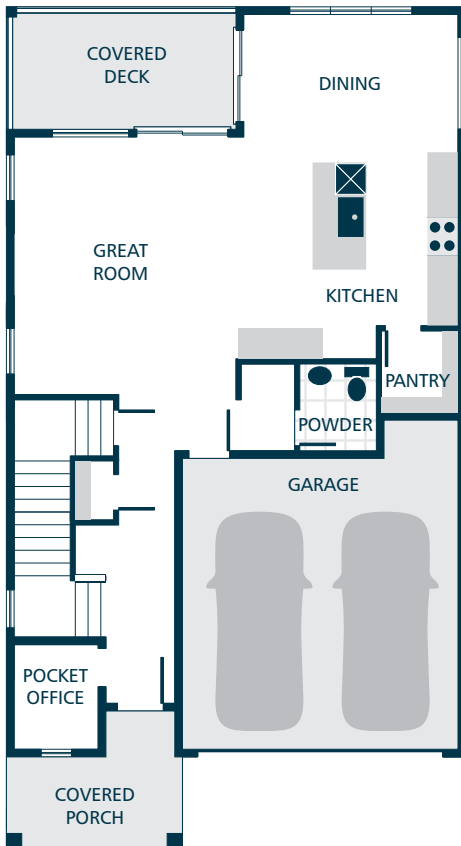

MASTERPIECE COLLECTION
Premium Inclusions installed on this model.
See listing agent for details.

LOWER FLOOR

MAIN FLOOR

UPPER FLOOR

KITCHENS

- QUARTZ SLAB COUNTERTOPS WITH MATCHING 4" QUARTZ BACKSPLASH
- TIMELESS QUALITY CABINETS WITH CROWN MOULDING
- STAINLESS STEEL DISHWASHER, BUILT IN MICROWAVE, & ELECTRIC RANGE
- GORGEOUS LAMINATE HARDWOOD FLOORING

LIVING SPACES

- GORGEOUS LAMINATE HARDWOOD FLOORING AT KITCHEN, DINING, & GREAT ROOM
- WHITE PAINTED MILLWORK & 5 PANEL DOORS
- DURABLE VINYL FLOORING IN LAUNDRY (FINISHED LAUNDRY ONLY)
- STAIN RESISTANT CARPET THROUGHOUT

BATHS

- LAMINATE COUNTERTOPS WITH TILE BACKSPLASH ON BATHROOM VANITIES
- DURABLE VINYL FLOORING (EXCLUDES MAIN FLOOR BATH)
- RELAXING LOUNGE TUB IN OWNER'S SUITE (SELECT HOMES)

EVERYDAY DETAILS

- DUCTLESS MINI SPLIT WITH SUPPLEMENTAL ELECTRIC WALL HEAT (HOMES UNDER 1,500 FINISHED SQFT)
- EFFICIENT HEAT PUMP FOR COOLING/HEATING (HOMES OVER 1,500 FINISHED SQFT)
- HIGH EFFICIENCY, HEAT PUMP WATER HEATER