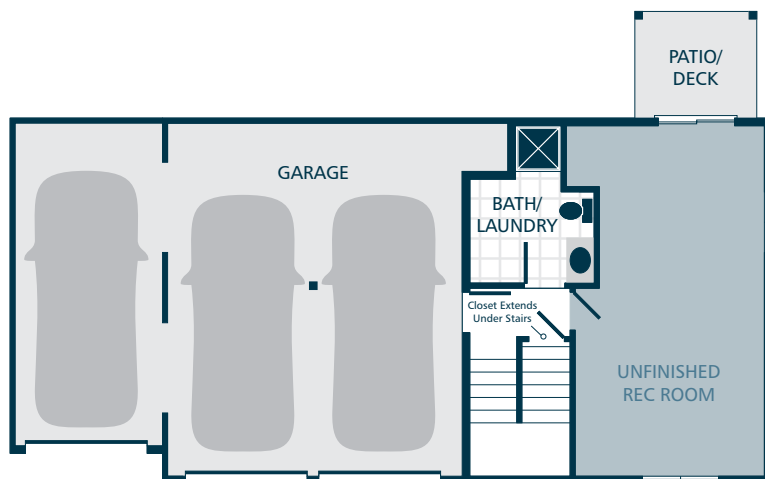

TIMBER TOP

THE BAILEY // DESIGN A

3  | 2.5  | 3  | 1,460  SQ. FT.
1,200 FINISHED

MAIN FLOOR

LOWER FLOOR

KITCHENS

- QUARTZ SLAB COUNTERTOPS WITH MATCHING 4" QUARTZ BACKSPLASH
- TIMELESS QUALITY CABINETS WITH CROWN MOULDING
- STAINLESS STEEL DISHWASHER, BUILT IN MICROWAVE, & ELECTRIC RANGE
- GORGEOUS LAMINATE HARDWOOD FLOORING