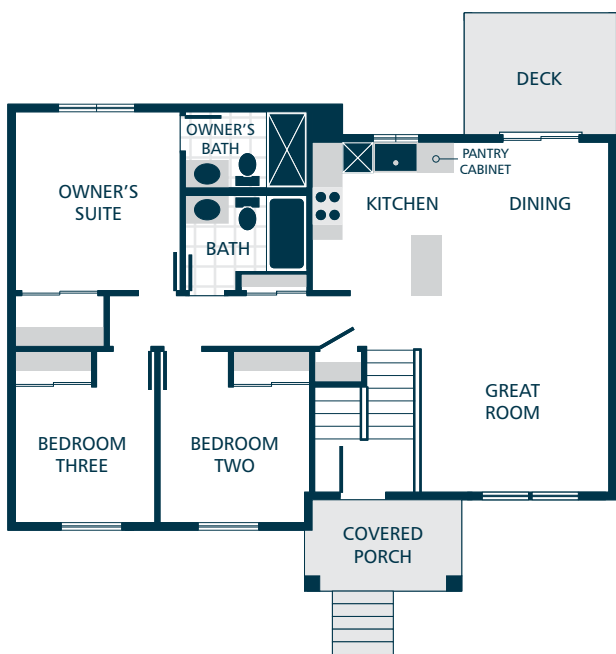

TIMBER TOP

THE BAILEY // DESIGN A

3  | 2.5  | 3  | 1,460  SQ. FT.
1,200 FINISHED

MAIN FLOOR

LOWER FLOOR

KITCHENS

- QUARTZ SLAB COUNTERTOPS WITH MATCHING 4" QUARTZ BACKSPLASH
- TIMELESS QUALITY CABINETS WITH CROWN MOULDING
- STAINLESS STEEL DISHWASHER, BUILT IN MICROWAVE, & ELECTRIC RANGE
- GORGEOUS LAMINATE HARDWOOD FLOORING

LIVING SPACES

- GORGEOUS LAMINATE HARDWOOD FLOORING IN KITCHEN, DINING, & GREAT ROOM
- WHITE PAINTED MILLWORK AND DOORS
- LUXURY VINYL TILE FLOORING IN LAUNDRY (FINISHED LAUNDRY ONLY)
- STAIN RESISTANT CARPET THROUGHOUT