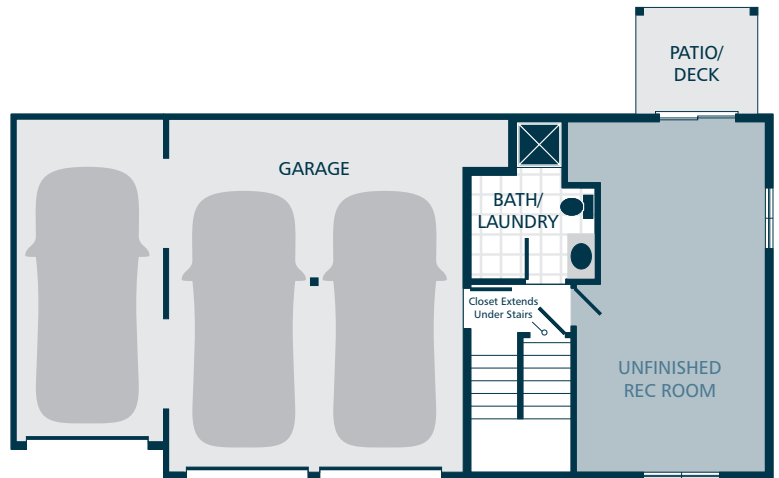

# TIMBER TOP

## THE BAILEY // DESIGN A

3  | 2.5  | 3  | 1,460  SQ. FT.  
1,200 FINISHED

**MAIN FLOOR**

**LOWER FLOOR**