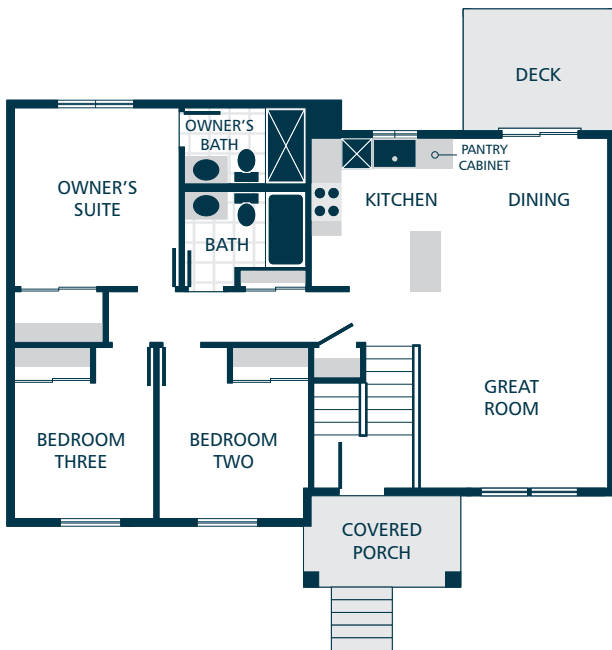

# TIMBER TOP

## THE BAILEY // DESIGN A

3  | 2.5  | 3  | 1,460  SQ. FT.  
1,200 FINISHED

**MAIN FLOOR**

**LOWER FLOOR**

### KITCHENS

- QUARTZ SLAB COUNTERTOPS WITH MATCHING 4" QUARTZ BACKSPLASH
- TIMELESS QUALITY CABINETS WITH CROWN MOULDING
- STAINLESS STEEL DISHWASHER, BUILT IN MICROWAVE, & ELECTRIC RANGE
- GORGEOUS LAMINATE HARDWOOD FLOORING

### LIVING SPACES

- GORGEOUS LAMINATE HARDWOOD FLOORING IN KITCHEN, DINING, & GREAT ROOM
- WHITE PAINTED MILLWORK AND DOORS
- LUXURY VINYL TILE FLOORING IN LAUNDRY (FINISHED LAUNDRY ONLY)
- STAIN RESISTANT CARPET THROUGHOUT