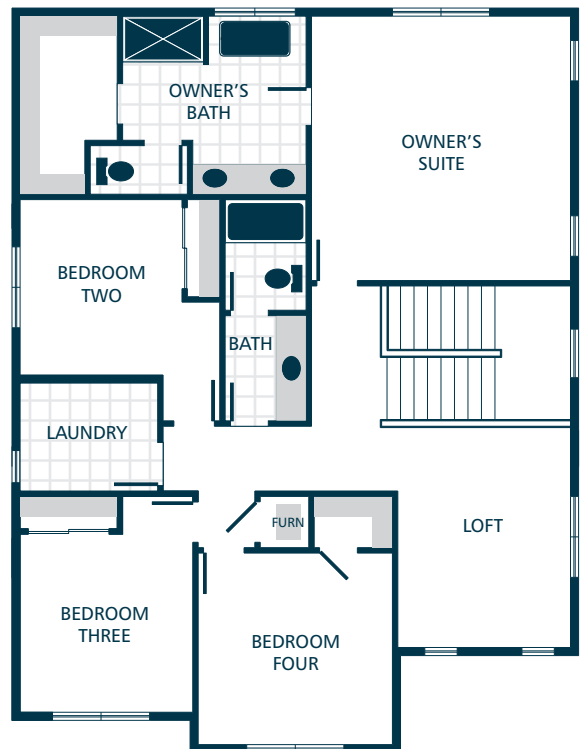

**MASTERPIECE COLLECTION**  
 Premium Inclusions installed on this model.  
 See listing agent for details.

**LOWER FLOOR**

**MAIN FLOOR**

**UPPER FLOOR**

### KITCHENS

- QUARTZ SLAB COUNTERTOPS WITH MATCHING 4" QUARTZ BACKSPLASH
- TIMELESS QUALITY CABINETS WITH CROWN MOULDING
- STAINLESS STEEL DISHWASHER, BUILT IN MICROWAVE, & ELECTRIC RANGE
- GORGEOUS LAMINATE HARDWOOD FLOORING

### LIVING SPACES

- GORGEOUS LAMINATE HARDWOOD FLOORING AT KITCHEN, DINING, & GREAT ROOM
- WHITE PAINTED MILLWORK & 5 PANEL DOORS
- DURABLE VINYL FLOORING IN LAUNDRY (FINISHED LAUNDRY ONLY)
- STAIN RESISTANT CARPET THROUGHOUT

### BATHS

- LAMINATE COUNTERTOPS WITH TILE BACKSPLASH ON BATHROOM VANITIES
- DURABLE VINYL FLOORING (EXCLUDES MAIN FLOOR BATH)
- RELAXING LOUNGE TUB IN OWNER'S SUITE (SELECT HOMES)