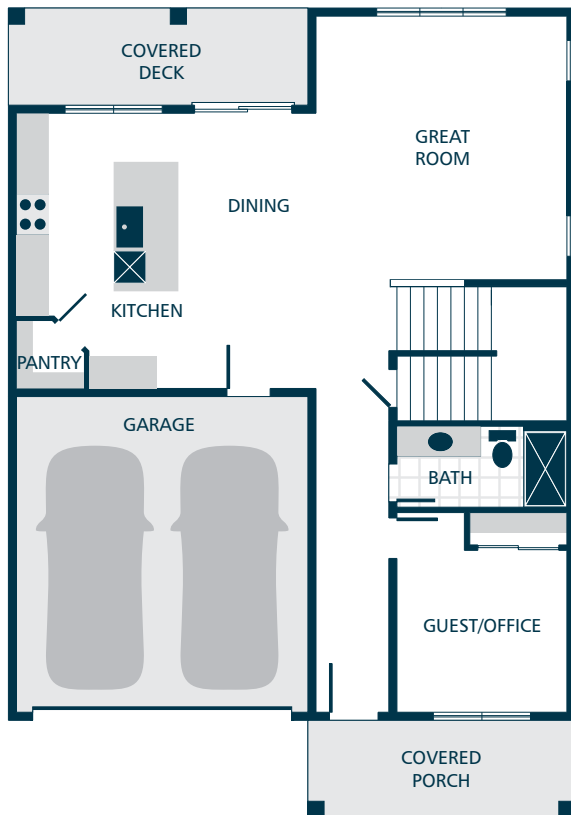

**MASTERPIECE COLLECTION**  
 Premium Inclusions installed on this model.  
 See listing agent for details.

**LOWER FLOOR**

**MAIN FLOOR**

**UPPER FLOOR**

### KITCHENS

- QUARTZ SLAB COUNTERTOPS WITH MATCHING 4" QUARTZ BACKSPLASH
- TIMELESS QUALITY CABINETS WITH CROWN MOULDING
- STAINLESS STEEL DISHWASHER, BUILT IN MICROWAVE, & ELECTRIC RANGE
- GORGEOUS LAMINATE HARDWOOD FLOORING

### LIVING SPACES

- GORGEOUS LAMINATE HARDWOOD FLOORING AT KITCHEN, DINING, & GREAT ROOM
- WHITE PAINTED MILLWORK & 5 PANEL DOORS
- DURABLE VINYL FLOORING IN LAUNDRY (FINISHED LAUNDRY ONLY)
- STAIN RESISTANT CARPET THROUGHOUT

### BATHS

- LAMINATE COUNTERTOPS WITH TILE BACKSPLASH ON BATHROOM VANITIES
- DURABLE VINYL FLOORING (EXCLUDES MAIN FLOOR BATH)
- RELAXING LOUNGE TUB IN OWNER'S SUITE (SELECT HOMES)