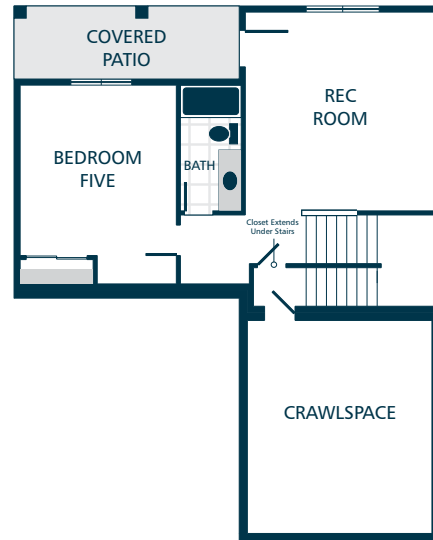

**MASTERPIECE COLLECTION**  
 Premium Inclusions installed on this model.  
 See listing agent for details.

**LOWER FLOOR**

**MAIN FLOOR**

**UPPER FLOOR**

### LIVING SPACES

- GORGEOUS LAMINATE HARDWOOD FLOORING AT KITCHEN, DINING, & GREAT ROOM
- WHITE PAINTED MILLWORK & 5 PANEL DOORS
- DURABLE VINYL FLOORING IN LAUNDRY (FINISHED LAUNDRY ONLY)
- STAIN RESISTANT CARPET THROUGHOUT

### BATHS

- LAMINATE COUNTERTOPS WITH TILE BACKSPLASH ON BATHROOM VANITIES
- DURABLE VINYL FLOORING (EXCLUDES MAIN FLOOR BATH)
- RELAXING LOUNGE TUB IN OWNER'S SUITE (SELECT HOMES)