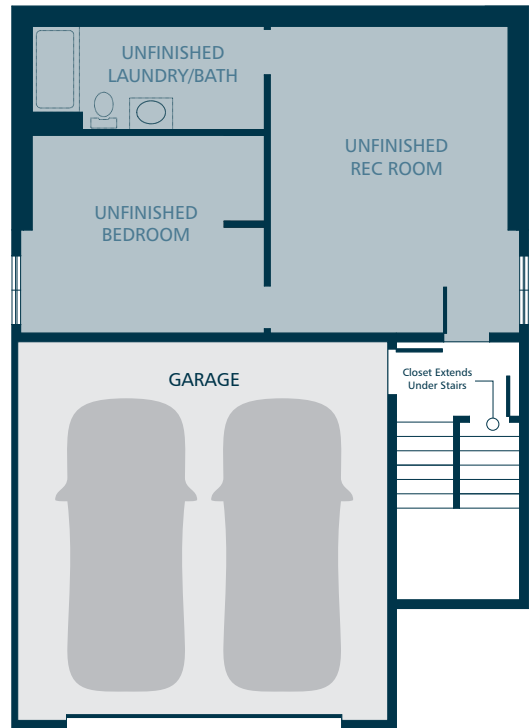

**MAIN FLOOR**

**LOWER FLOOR**

### KITCHENS

- QUARTZ SLAB COUNTERTOPS WITH MATCHING 4" QUARTZ BACKSPLASH
- TIMELESS QUALITY CABINETS WITH CROWN MOULDING
- STAINLESS STEEL DISHWASHER, BUILT IN MICROWAVE, & ELECTRIC RANGE
- GORGEOUS LAMINATE HARDWOOD FLOORING

### LIVING SPACES

- GORGEOUS LAMINATE HARDWOOD FLOORING AT KITCHEN, DINING, & GREAT ROOM
- WHITE PAINTED MILLWORK & 5 PANEL DOORS
- DURABLE VINYL FLOORING IN LAUNDRY (FINISHED LAUNDRY ONLY)
- STAIN RESISTANT CARPET THROUGHOUT

### BATHS

- LAMINATE COUNTERTOPS WITH TILE BACKSPLASH ON BATHROOM VANITIES
- DURABLE VINYL FLOORING (EXCLUDES MAIN FLOOR BATH)
- RELAXING LOUNGE TUB IN OWNER'S SUITE (SELECT HOMES)