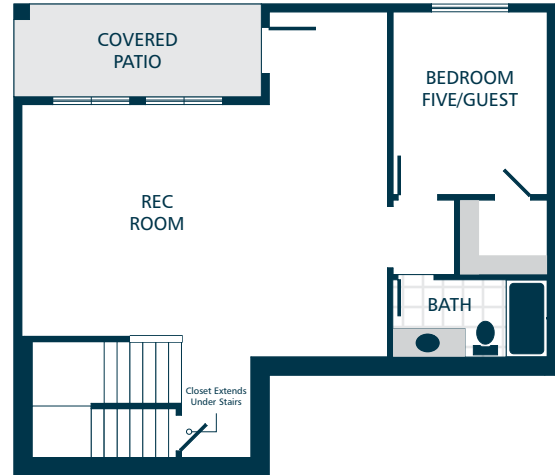

MASTERPIECE COLLECTION
Premium Inclusions installed on this model.
See listing agent for details.

LOWER FLOOR

MAIN FLOOR

UPPER FLOOR

KITCHENS

- QUARTZ SLAB COUNTERTOPS WITH MATCHING 4" QUARTZ BACKSPLASH
- TIMELESS QUALITY CABINETS WITH CROWN MOULDING
- STAINLESS STEEL DISHWASHER, BUILT IN MICROWAVE, & ELECTRIC RANGE
- GORGEOUS LAMINATE HARDWOOD FLOORING

LIVING SPACES

- GORGEOUS LAMINATE HARDWOOD FLOORING AT KITCHEN, DINING, & GREAT ROOM
- WHITE PAINTED MILLWORK & 5 PANEL DOORS
- DURABLE VINYL FLOORING IN LAUNDRY (FINISHED LAUNDRY ONLY)
- STAIN RESISTANT CARPET THROUGHOUT

BATHS

- LAMINATE COUNTERTOPS WITH TILE BACKSPLASH ON BATHROOM VANITIES
- DURABLE VINYL FLOORING (EXCLUDES MAIN FLOOR BATH)
- RELAXING LOUNGE TUB IN OWNER'S SUITE (SELECT HOMES)

EVERYDAY DETAILS

- DUCTLESS MINI SPLIT WITH SUPPLEMENTAL ELECTRIC WALL HEAT (HOMES UNDER 1,500 FINISHED SQFT)
- EFFICIENT HEAT PUMP FOR COOLING/HEATING (HOMES OVER 1,500 FINISHED SQFT)
- HIGH EFFICIENCY, HEAT PUMP WATER HEATER