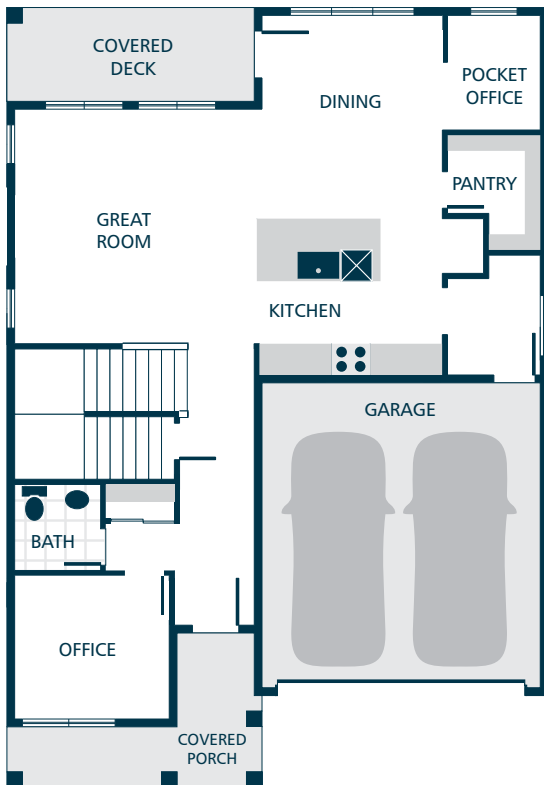

MASTERPIECE COLLECTION
Premium Inclusions installed on this model.
See listing agent for details.

LOWER FLOOR

MAIN FLOOR

UPPER FLOOR

KITCHENS

- QUARTZ SLAB COUNTERTOPS WITH MATCHING 4" QUARTZ BACKSPLASH
- TIMELESS QUALITY CABINETS WITH CROWN MOULDING
- STAINLESS STEEL DISHWASHER, BUILT IN MICROWAVE, & ELECTRIC RANGE
- GORGEOUS LAMINATE HARDWOOD FLOORING

LIVING SPACES

- GORGEOUS LAMINATE HARDWOOD FLOORING AT KITCHEN, DINING, & GREAT ROOM
- WHITE PAINTED MILLWORK & 5 PANEL DOORS
- DURABLE VINYL FLOORING IN LAUNDRY (FINISHED LAUNDRY ONLY)
- STAIN RESISTANT CARPET THROUGHOUT

BATHS

- LAMINATE COUNTERTOPS WITH TILE BACKSPLASH ON BATHROOM VANITIES
- DURABLE VINYL FLOORING (EXCLUDES MAIN FLOOR BATH)
- RELAXING LOUNGE TUB IN OWNER'S SUITE (SELECT HOMES)

EVERYDAY DETAILS

- DUCTLESS MINI SPLIT WITH SUPPLEMENTAL ELECTRIC WALL HEAT (HOMES UNDER 1,500 FINISHED SQFT)
- EFFICIENT HEAT PUMP FOR COOLING/HEATING (HOMES OVER 1,500 FINISHED SQFT)
- HIGH EFFICIENCY, HEAT PUMP WATER HEATER