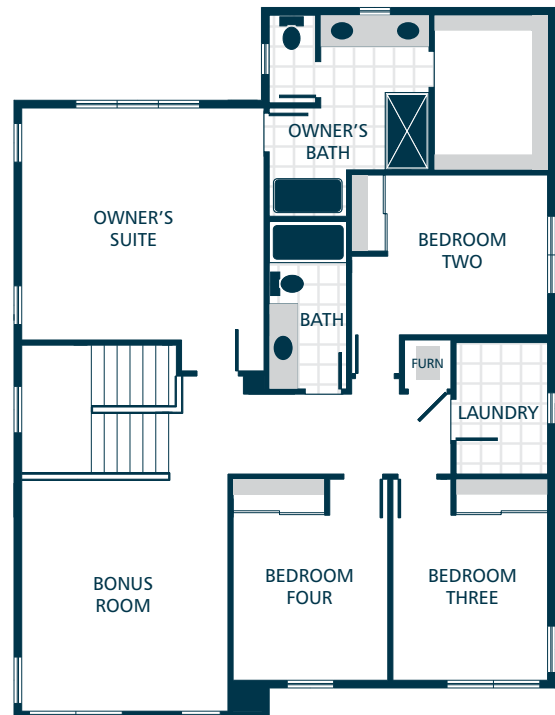

MASTERPIECE COLLECTION
Premium Inclusions installed on this model.
See listing agent for details.

LOWER FLOOR

MAIN FLOOR

UPPER FLOOR

KITCHENS

- QUARTZ SLAB COUNTERTOPS WITH MATCHING 4" QUARTZ BACKSPLASH
- TIMELESS QUALITY CABINETS WITH CROWN MOULDING
- STAINLESS STEEL DISHWASHER, BUILT IN MICROWAVE, & ELECTRIC RANGE
- GORGEOUS LAMINATE HARDWOOD FLOORING

LIVING SPACES

- GORGEOUS LAMINATE HARDWOOD FLOORING AT KITCHEN, DINING, & GREAT ROOM
- WHITE PAINTED MILLWORK & 5 PANEL DOORS
- DURABLE VINYL FLOORING IN LAUNDRY (FINISHED LAUNDRY ONLY)
- STAIN RESISTANT CARPET THROUGHOUT

BATHS

- LAMINATE COUNTERTOPS WITH TILE BACKSPLASH ON BATHROOM VANITIES
- DURABLE VINYL FLOORING (EXCLUDES MAIN FLOOR BATH)
- RELAXING LOUNGE TUB IN OWNER'S SUITE (SELECT HOMES)

EVERYDAY DETAILS

- DUCTLESS MINI SPLIT WITH SUPPLEMENTAL ELECTRIC WALL HEAT (HOMES UNDER 1,500 FINISHED SQFT)
- EFFICIENT HEAT PUMP FOR COOLING/HEATING (HOMES OVER 1,500 FINISHED SQFT)
- HIGH EFFICIENCY, HEAT PUMP WATER HEATER