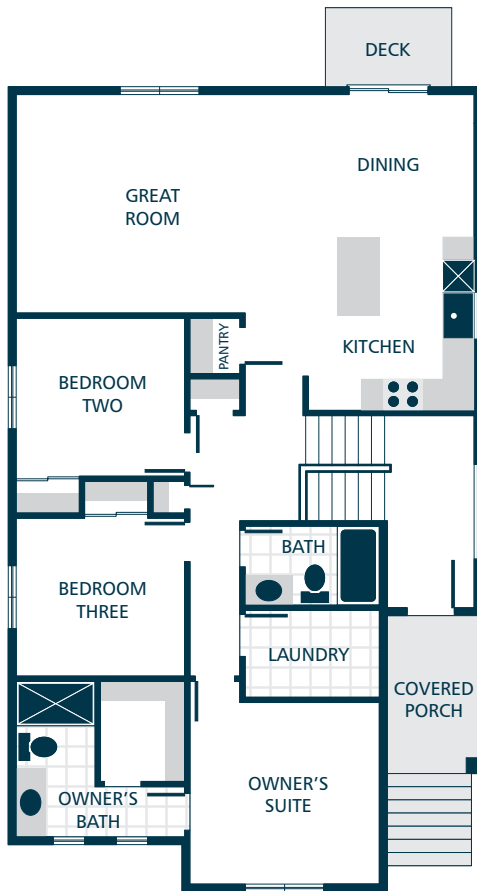

# FALL VIEW

## THE LEWIS // DESIGN A

3 | 1.75 | 2 | 2,154 SQ. FT.  
1,442 FINISHED

### MAIN FLOOR

### LOWER FLOOR