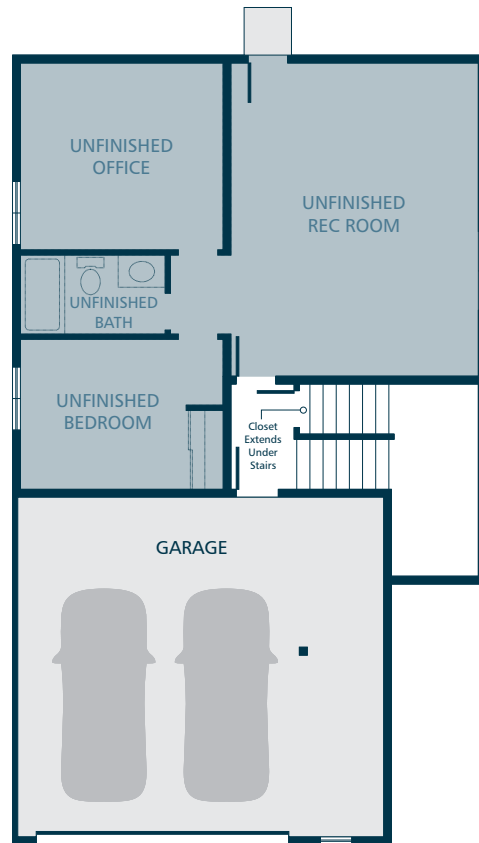

# FALL VIEW

## THE LEWIS // DESIGN A

3 | 1.75 | 2 | 2,154 SQ. FT.  
1,442 FINISHED

### MAIN FLOOR

### LOWER FLOOR