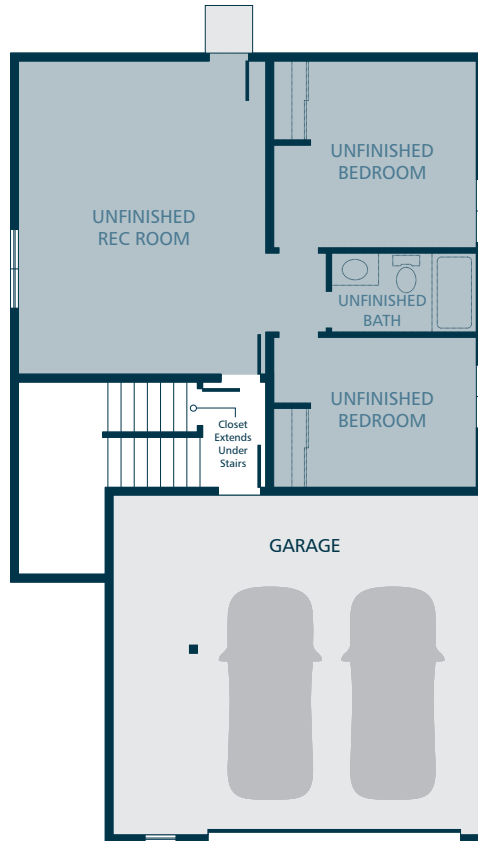

SUMMERSET *springs*

THE LEWIS // DESIGN A

3 | 1.75 | 2 | 2,154 SQ. FT.
1,442 FINISHED

MAIN FLOOR

LOWER FLOOR

KITCHENS

- TIMELESS LAMINATE COUNTERTOPS WITH BEAUTIFUL 4" TILE BACKSPLASH
- TRADITIONAL STYLE CABINETS WITH CROWN MOULDING
- EFFICIENT, BLACK DISHWASHER, HOOD FAN, & ELECTRIC RANGE
- GORGEOUS LAMINATE HARDWOOD FLOORING

LIVING SPACES

- GORGEOUS LAMINATE HARDWOOD FLOORING AT ENTRY, KITCHEN, & DINING
- WHITE PAINTED MILLWORK & 5 PANEL DOORS
- DURABLE VINYL FLOORING IN LAUNDRY (FINISHED LAUNDRY ONLY)
- STAIN RESISTANT CARPET THROUGHOUT