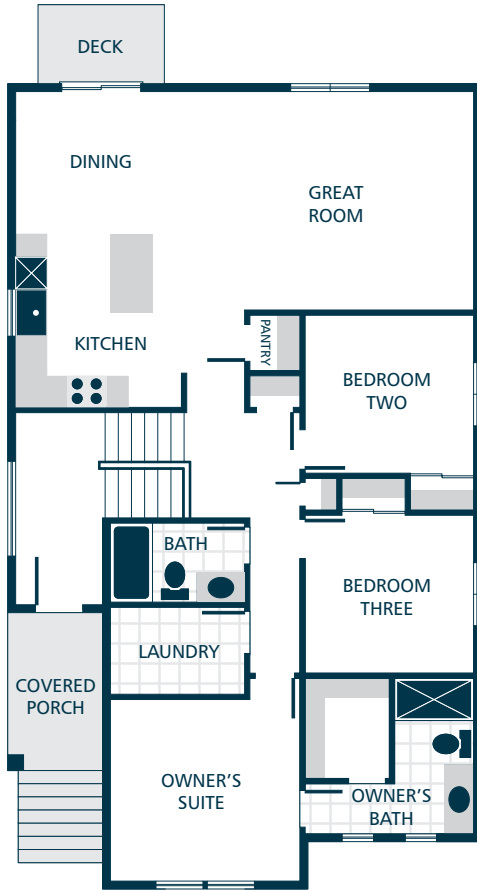

SUMMERSET *springs*

THE LEWIS // DESIGN A

3 | 1.75 | 2 | 2,154 SQ. FT.
1,442 FINISHED

MAIN FLOOR

LOWER FLOOR

KITCHENS

- TIMELESS LAMINATE COUNTERTOPS WITH BEAUTIFUL 4" TILE BACKSPLASH
- TRADITIONAL STYLE CABINETS WITH CROWN MOULDING
- EFFICIENT, BLACK DISHWASHER, HOOD FAN, & ELECTRIC RANGE
- GORGEOUS LAMINATE HARDWOOD FLOORING

LIVING SPACES

- GORGEOUS LAMINATE HARDWOOD FLOORING AT ENTRY, KITCHEN, & DINING
- WHITE PAINTED MILLWORK & 5 PANEL DOORS
- DURABLE VINYL FLOORING IN LAUNDRY (FINISHED LAUNDRY ONLY)
- STAIN RESISTANT CARPET THROUGHOUT

EVERYDAY DETAILS

- DUCTLESS MINI SPLIT WITH SUPPLEMENTAL ELECTRIC WALL HEAT
- 40 GAL. ELECTRIC WATER HEATER

UPGRADE OPTIONS

UPGRADE AVAILABILITY IS NOT GUARANTEED.
PRICING IS SUBJECT TO CHANGE WITHOUT NOTICE.