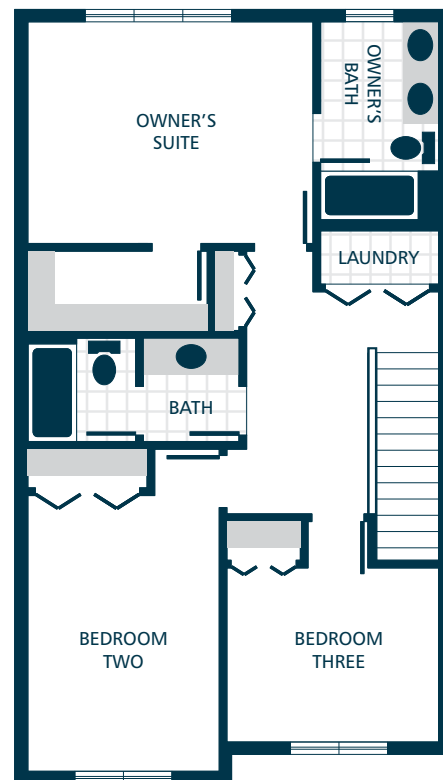

INTERIOR UNIT

LOWER

MAIN

UPPER

KITCHENS

- TIMELESS LAMINATE COUNTERTOPS WITH BEAUTIFUL 4" TILE BACKSPLASH
- TRADITIONAL STYLE CABINETS WITH CROWN MOULDING
- STAINLESS STEEL DISHWASHER, BUILT IN MICROWAVE, & ELECTRIC RANGE
- GORGEOUS LAMINATE HARDWOOD FLOORING

LIVING SPACES

- GORGEOUS LAMINATE HARDWOOD FLOORING AT ENTRY, KITCHEN, DINING, & GREAT ROOM
- WHITE PAINTED MILLWORK & 5 PANEL DOORS
- ABUNDANT NATURAL LIGHT
- DURABLE VINYL FLOORING IN LAUNDRY
- STAIN RESISTANT CARPET THROUGHOUT

BATHS

- LAMINATE COUNTERTOPS WITH TILE BACKSPLASH ON BATHROOM VANITIES & DURABLE VINYL FLOORING
- DOUBLE SINKS IN UPPER LEVEL BATHROOM (SELECT HOMES)

EVERYDAY DETAILS

- DUCTLESS MINI SPLIT WITH SUPPLEMENTAL ELECTRIC WALL HEAT
- 40 GAL. ELECTRIC WATER HEATER