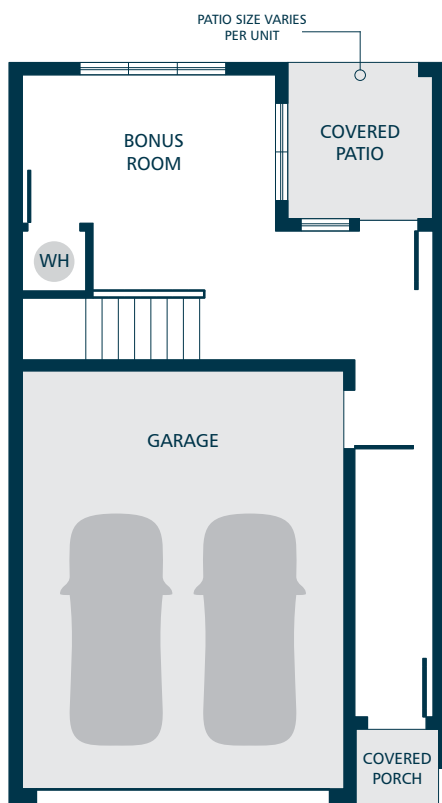

INTERIOR UNIT

LOWER

MAIN

UPPER

KITCHENS

- TIMELESS LAMINATE COUNTERTOPS WITH BEAUTIFUL 4" TILE BACKSPLASH
- TRADITIONAL STYLE CABINETS WITH CROWN MOULDING
- STAINLESS STEEL DISHWASHER, BUILT IN MICROWAVE, & ELECTRIC RANGE
- GORGEOUS LAMINATE HARDWOOD FLOORING

LIVING SPACES

- GORGEOUS LAMINATE HARDWOOD FLOORING AT ENTRY, KITCHEN, DINING, & GREAT ROOM
- WHITE PAINTED MILLWORK & 5 PANEL DOORS
- ABUNDANT NATURAL LIGHT
- DURABLE VINYL FLOORING IN LAUNDRY
- STAIN RESISTANT CARPET THROUGHOUT

BATHS

- LAMINATE COUNTERTOPS WITH TILE BACKSPLASH ON BATHROOM VANITIES & DURABLE VINYL FLOORING
- DOUBLE SINKS IN UPPER LEVEL BATHROOM (SELECT HOMES)

EVERYDAY DETAILS

- DUCTLESS MINI SPLIT WITH SUPPLEMENTAL ELECTRIC WALL HEAT
- 40 GAL. ELECTRIC WATER HEATER