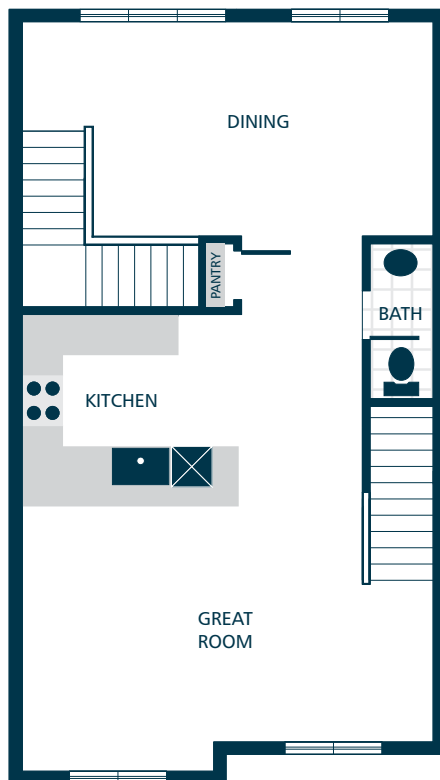

INTERIOR UNIT

LOWER

MAIN

UPPER

KITCHENS

- TIMELESS LAMINATE COUNTERTOPS WITH BEAUTIFUL 4" TILE BACKSPLASH
- TRADITIONAL STYLE CABINETS WITH CROWN MOULDING
- STAINLESS STEEL DISHWASHER, BUILT IN MICROWAVE, & ELECTRIC RANGE
- GORGEOUS LAMINATE HARDWOOD FLOORING

LIVING SPACES

- GORGEOUS LAMINATE HARDWOOD FLOORING AT ENTRY, KITCHEN, DINING, & GREAT ROOM
- WHITE PAINTED MILLWORK & 5 PANEL DOORS
- ABUNDANT NATURAL LIGHT
- DURABLE VINYL FLOORING IN LAUNDRY
- STAIN RESISTANT CARPET THROUGHOUT

BATHS

- LAMINATE COUNTERTOPS WITH TILE BACKSPLASH ON BATHROOM VANITIES & DURABLE VINYL FLOORING
- DOUBLE SINKS IN UPPER LEVEL BATHROOM (SELECT HOMES)

EVERYDAY DETAILS

- DUCTLESS MINI SPLIT WITH SUPPLEMENTAL ELECTRIC WALL HEAT
- 40 GAL. ELECTRIC WATER HEATER