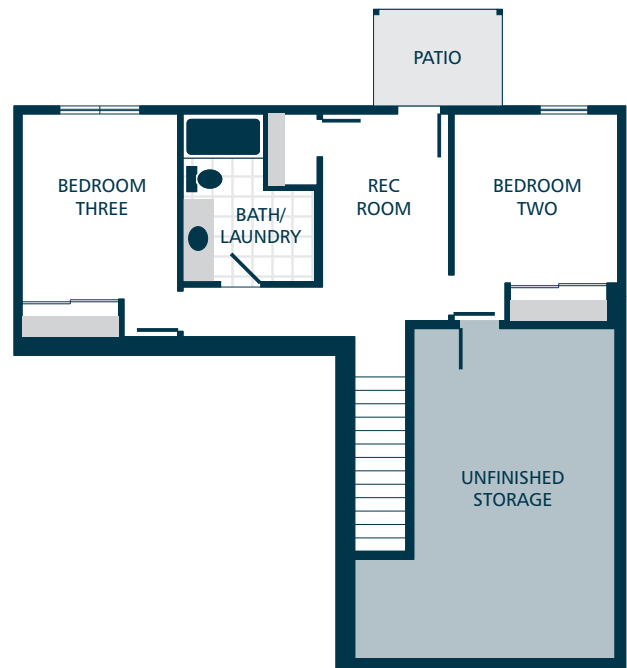

MAIN FLOOR

LOWER FLOOR

KITCHENS

- TIMELESS LAMINATE COUNTERTOPS WITH BEAUTIFUL 4" TILE BACKSPLASH
- TRADITIONAL STYLE CABINETS WITH CROWN MOULDING
- EFFICIENT, HIGH QUALITY, STAINLESS STEEL DISHWASHER, BUILT IN MICROWAVE, & ELECTRIC RANGE
- GORGEOUS LAMINATE HARDWOOD FLOORING

LIVING SPACES

- GORGEOUS LAMINATE HARDWOOD FLOORING AT KITCHEN, DINING, & GREAT ROOM
- WHITE PAINTED MILLWORK & 5 PANEL DOORS
- VAULTED CEILING IN OWNER'S SUITE (SELECT HOMES)
- DURABLE VINYL FLOORING IN LAUNDRY
- STAIN RESISTANT CARPET THROUGHOUT

BATHS

- LAMINATE COUNTERTOPS WITH TILE BACKSPLASH ON BATHROOM VANITIES & DURABLE VINYL FLOORING

EVERYDAY DETAILS

- DUCTLESS MINI SPLIT WITH SUPPLEMENTAL ELECTRIC WALL HEAT
- 40 GAL. ELECTRIC WATER HEATER