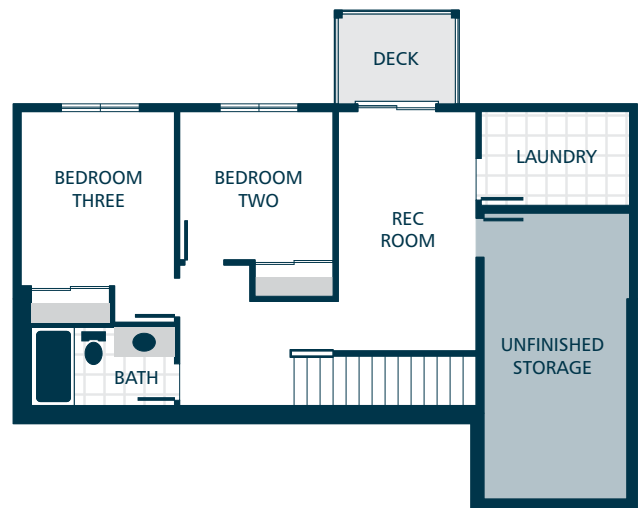

MAIN FLOOR

LOWER FLOOR

KITCHENS

- TIMELESS LAMINATE COUNTERTOPS WITH BEAUTIFUL 4" TILE BACKSPLASH
- TRADITIONAL STYLE CABINETS WITH CROWN MOULDING
- EFFICIENT, HIGH QUALITY, BLACK DISHWASHER, BUILT IN MICROWAVE, & ELECTRIC RANGE
- GORGEOUS LAMINATE HARDWOOD FLOORING

LIVING SPACES

- GORGEOUS LAMINATE HARDWOOD FLOORING AT ENTRY, KITCHEN, & DINING
- WHITE PAINTED MILLWORK & 5 PANEL DOORS
- VAULTED CEILING IN OWNER'S SUITE (SELECT HOMES)
- DURABLE VINYL FLOORING IN LAUNDRY
- STAIN RESISTANT CARPET THROUGHOUT

BATHS

- LAMINATE COUNTERTOPS WITH TILE BACKSPLASH ON BATHROOM VANITIES & DURABLE VINYL FLOORING

EVERYDAY DETAILS

- DUCTLESS MINI SPLIT WITH SUPPLEMENTAL ELECTRIC WALL HEAT
- 40 GAL. ELECTRIC WATER HEATER