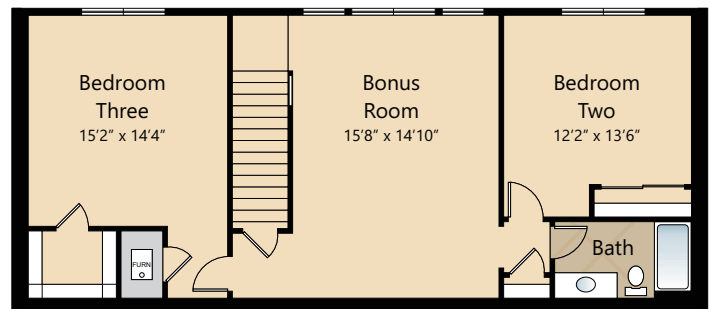

Cavalero Hills

The Elliot // Homesite #48

3  | 2.5  | 2  | 2,547  SQ. FT.

Photographs are for illustrative purposes only. Features, finishes, interior/exterior colors, landscaping and floorplan shown may vary from actual homes built.

MAIN FLOOR

LOWER FLOOR

Due to construction schedules, upgrade availability is not guaranteed.

All renderings, floorplans, maps, and displays are for illustrative purpose only. Any dimensions and square footages included are approximate and all prices, specifications, terms, and conditions are subject to change without notice.