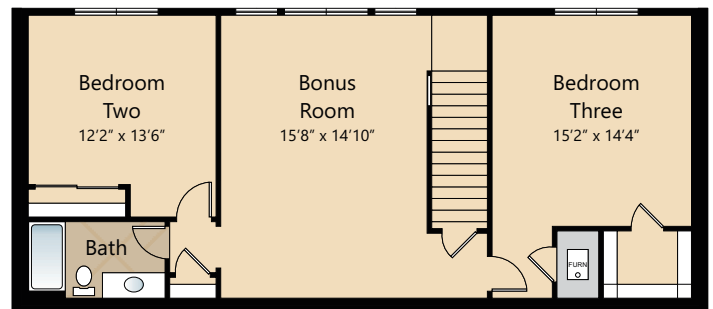

LOWER FLOOR

Due to construction schedules, upgrade availability is not guaranteed. All renderings, floorplans, maps, and displays are for illustrative purpose only. Any dimensions and square footages included are approximate and all prices, specifications, terms, and conditions are subject to change without notice.